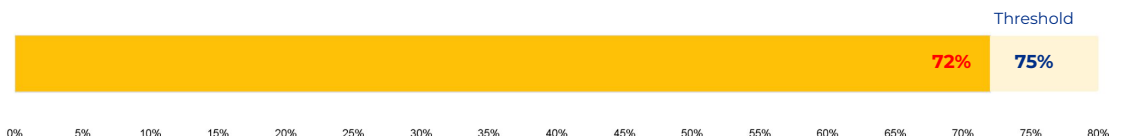

## PRIMARY CRITERIA #2: FACILITY COST PER PUPIL

Cost Per Pupil  
**\$8,833**

## PRIMARY CRITERIA #3: 2022-23 FACILITY USE

Functional Capacity  
**1,842**

Facility Usage  
**72%**