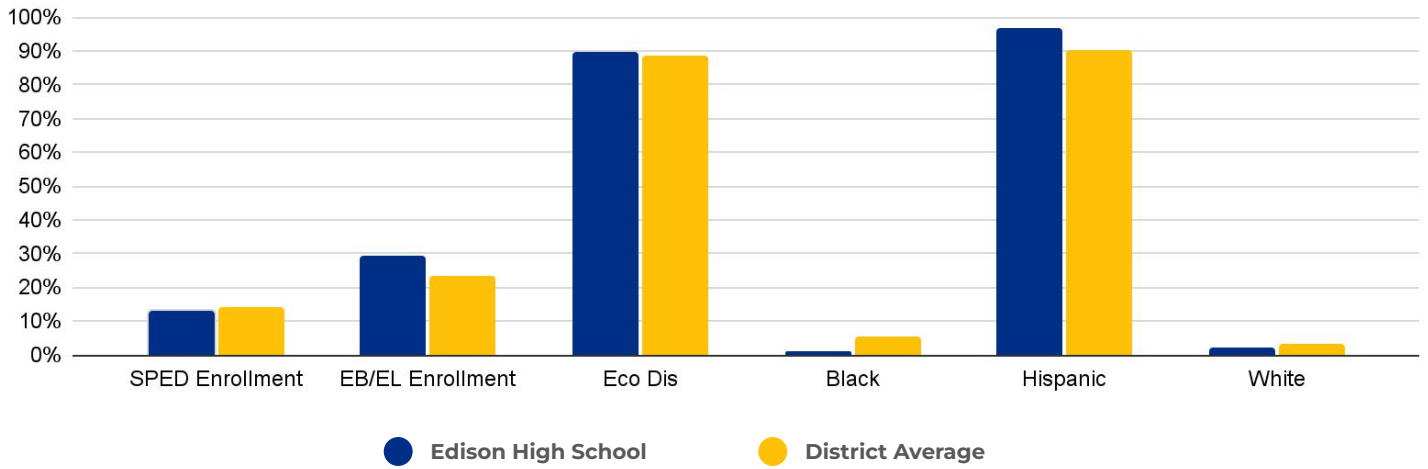

## PRIMARY CRITERIA #3: 2022-23 FACILITY USE

Functional Capacity  
**1,842**

Facility Usage  
**72%**

## DEMOGRAPHICS