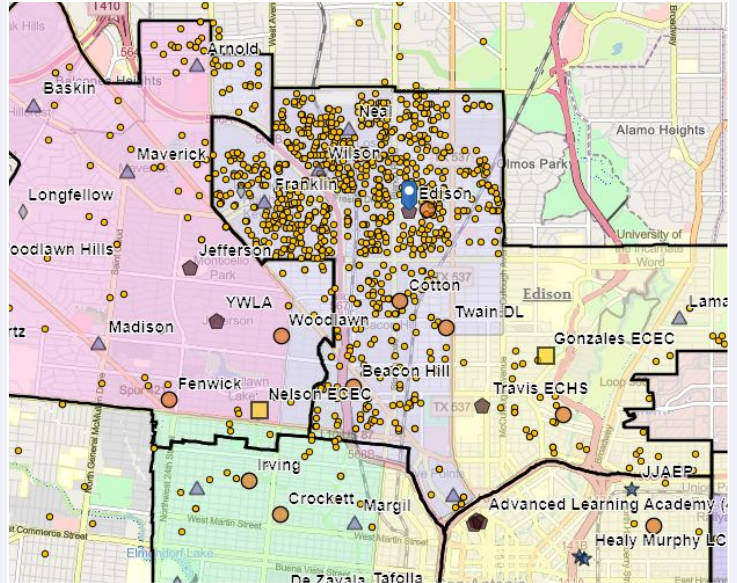

# Edison High School

## SCHOOL OVERVIEW

<b>Location:</b>	701 Santa Monica St San Antonio, TX 78212
<b>Grades:</b>	9-12
<b>Enrollment:</b>	1,329
<b>Poverty Index:</b>	37%
<b>Trustee/SMD:</b>	Martinez - District 6
<b>HS Feeder Pattern:</b>	Edison