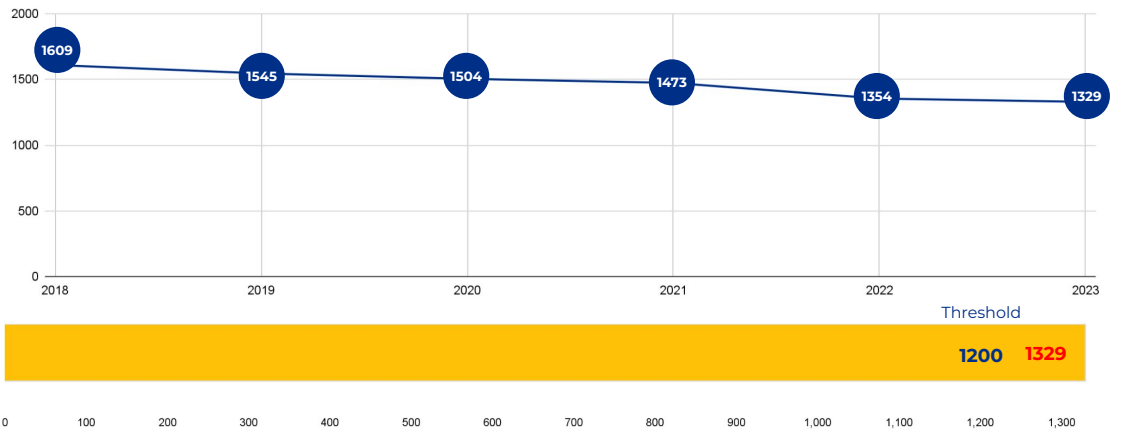

## SCHOOL OVERVIEW

<b>Location:</b>	701 Santa Monica St San Antonio, TX 78212
<b>Grades:</b>	9-12
<b>Enrollment:</b>	1,329
<b>Poverty Index:</b>	37%
<b>Trustee/SMD:</b>	Martinez - District 6
<b>HS Feeder Pattern:</b>	Edison

## PRIMARY CRITERIA #1: 2022-23 ENROLLMENT

2023 Enrollment  
**1,329**

Campus Type  
**HS**

Enrollment Threshold  
**1,200**

	2018	2019	2020	2021	2022	2023
<b>Total Enrollment:</b>	1609	1545	1504	1473	1354	1329