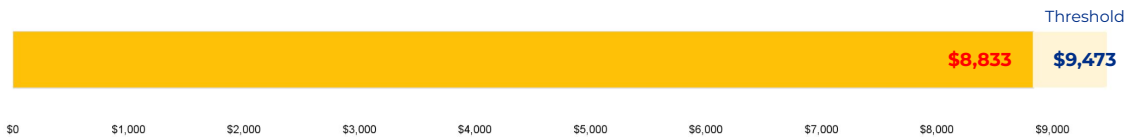

## PRIMARY CRITERIA #1: 2022-23 ENROLLMENT

2023 Enrollment  
**1,329**

Campus Type  
**HS**

Enrollment Threshold  
**1,200**

	2018	2019	2020	2021	2022	2023
<b>Total Enrollment:</b>	1609	1545	1504	1473	1354	1329

## PRIMARY CRITERIA #2: FACILITY COST PER PUPIL

Cost Per Pupil  
**\$8,833**