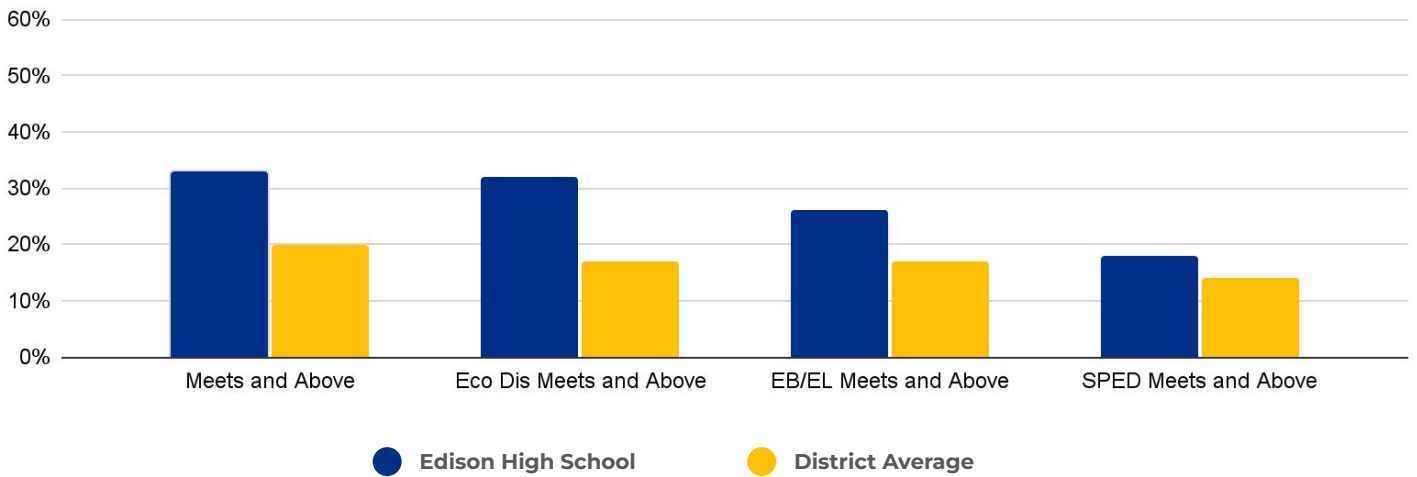

2022 ACADEMIC PERFORMANCE